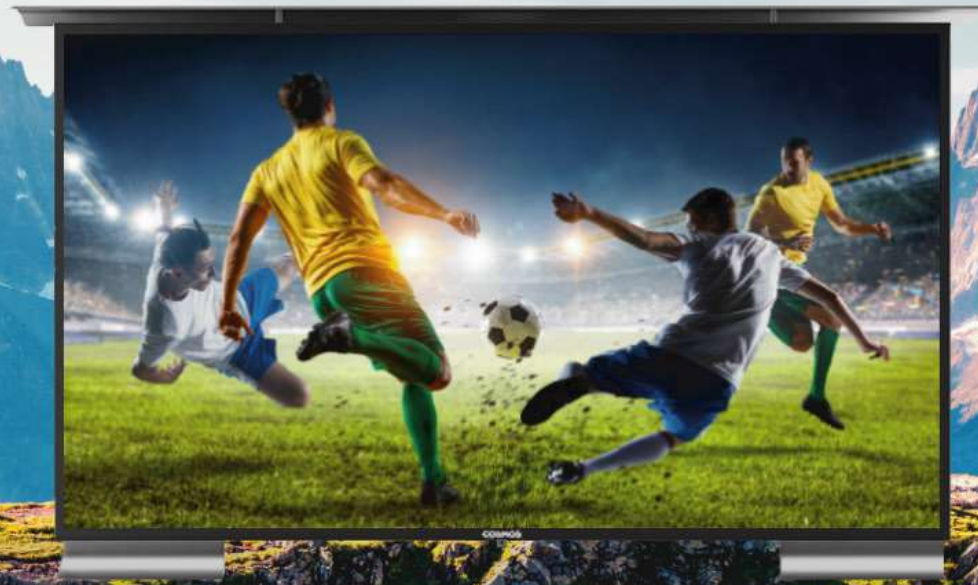

COSMOS™

YOUR OUTDOOR TELEVISION

COSMOS OUTDOOR TV PRODUCT BROCHURE

Phone: +971 58 571 5230
Whatsapp: +971 58 571 5230
Email: info@evervue.ae
www.evervue.ae

Evervue Gulf FZCO
IFZA Business Park
P.O. Box 342001
Dubai, United Arab Emirates

Evervue Middle East (FZE)
Sharjah Airport International Free Zone
Gold Park Q1-2-063
Sharjah, United Arab Emirates

Explore more of our products:
Instagram: [evervueofficial](https://www.instagram.com/evervueofficial)
Facebook: [evervueofficial](https://www.facebook.com/evervueofficial)
www.evervue.com