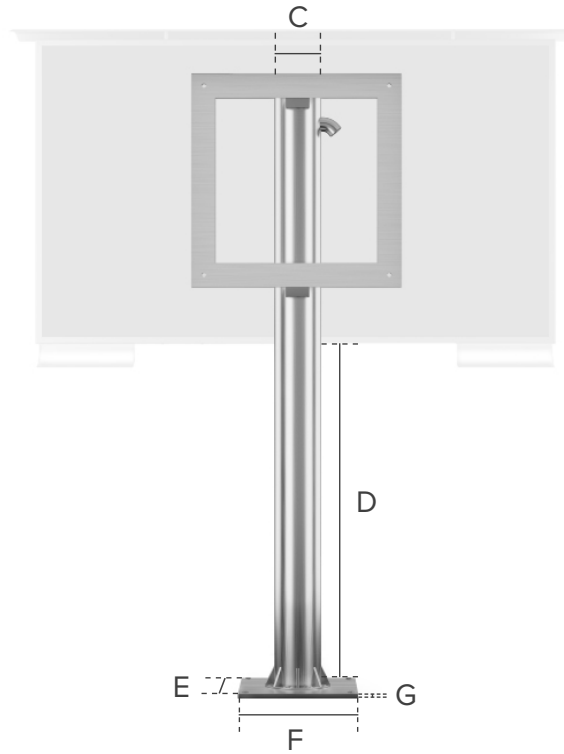

Permanent Floor Mount Specifications

Product Code	TV Size	C	D	E	F	G
COSMT-PF-32	32"	3.15"/80mm	30.00"/760mm	9.58"/243mm	9.58"/243mm	0.40"/10mm
COSMT-PF-40	40"	3.15"/80mm	30.00"/760mm	9.58"/243mm	9.58"/243mm	0.40"/10mm
COSMT-PF-50	50"	4.00"/102mm	30.00"/760mm	9.58"/243mm	9.58"/243mm	0.40"/10mm
COSMT-PF-60	60"	4.00"/102mm	30.00"/760mm	9.58"/243mm	9.58"/243mm	0.40"/10mm
COSMT-PF-75	75"	4.50"/114mm	30.00"/760mm	9.58"/243mm	9.58"/243mm	0.40"/10mm
COSMT-PF-85	85"	5.00"/127mm	30.00"/760mm	9.58"/243mm	9.58"/243mm	0.40"/10mm
COSMT-PF-100	100"	6.00"/152mm	30.00"/760mm	9.58"/243mm	9.58"/243mm	0.40"/10mm
COSMT-PF-110	110"	6.00"/152mm	30.00"/760mm	9.58"/243mm	9.58"/243mm	0.40"/10mm