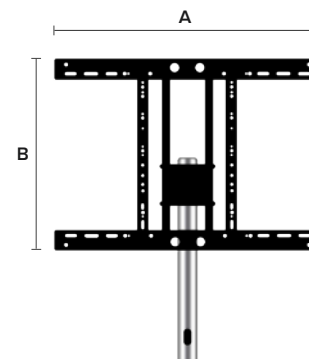

VESA Compatible

Cosmos Outdoor TV brackets and mounts are VESA compatible and therefore suitable for all TVs.

VESA BRACKETS

TV Size	A	B
32"	200mm	200mm
40"	300mm	300mm
50"	400mm	400mm

Swivel Standing Floor Mount Specifications