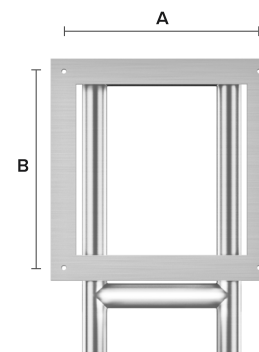

VESA Compatible

Cosmos Outdoor TV brackets and mounts are VESA compatible and therefore suitable for all TVs.

VESA BRACKETS

TV Size	A	B
40"	200mm	200mm
50"	400mm	400mm

Hot Tub Mount Specifications

Product Code	TV Size	C	D	E	F
COSMT-HT-40	40"	8.00" / 203mm	5.90" / 150mm	5.89" / 150mm	2.00" / 51mm
COSMT-HT-50	50"	8.00" / 203mm	5.90" / 150mm	5.89" / 150mm	2.00" / 51mm