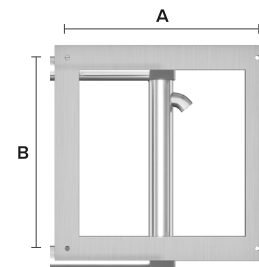

VESA BRACKETS

TV Size	A	B
32"	200mm	200mm
40"	200mm	200mm
50"	400mm	400mm
60"	400mm	400mm
75"	600mm	500mm
85"	600mm	400mm