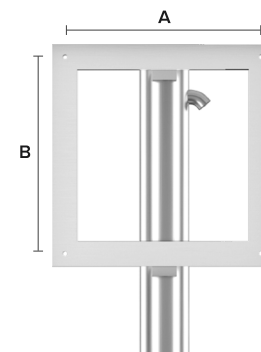

VESA BRACKETS

TV Size	A	B
32"	200mm	200mm
40"	200mm	200mm
50"	400mm	400mm
60"	400mm	400mm
75"	600mm	500mm
85"	600mm	400mm
100"	800mm	400mm
110"	800mm	400mm

Stone Base Floor Mount Specifications

For Cosmos Outdoor TV 85" to 110"