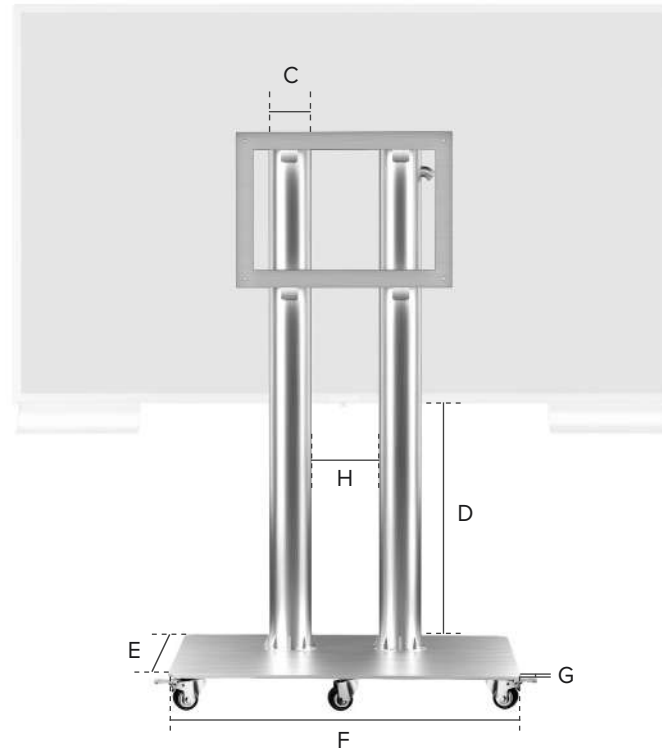

Wheeled Floor Mount Specifications

For Cosmos Outdoor TV 32" to 75"

For Cosmos Outdoor TV 85"

Product Code	TV Size	C	D	E	F	G	H
COSMT-WM-32	32"	3.15" / 80mm	30.00" / 760mm	15.00" / 381mm	20.00" / 508mm	0.40" / 10mm	-
COSMT-WM-40	40"	3.15" / 80mm	30.00" / 760mm	15.00" / 381mm	20.00" / 508mm	0.40" / 10mm	-
COSMT-WM-50	50"	4.00" / 102mm	30.00" / 760mm	20.00" / 508mm	25.00" / 635mm	0.40" / 10mm	-
COSMT-WM-60	60"	4.00" / 102mm	30.00" / 760mm	20.00" / 508mm	25.00" / 635mm	0.40" / 10mm	-
COSMT-WM-75	75"	4.50" / 114mm	30.00" / 760mm	25.00" / 635mm	30.00" / 760mm	0.40" / 10mm	-
COSMT-WM-85	85"	5.00" / 127mm	30.00" / 760mm	25.00" / 635mm	40.00" / 1016mm	0.40" / 10mm	-