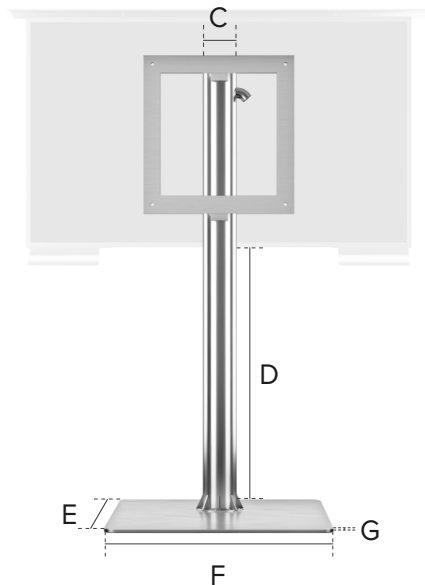

Self-Standing Floor Mount Specifications

For Cosmos Outdoor TV 32" to 75"

For Cosmos Outdoor TV 85" to 110"

Product Code	TV Size	C	D	E	F	G	H
COSMT-SSF-32	32"	3.15"/80mm	30.00"/760mm	15.00"/381mm	20.00"/508mm	0.40"/10mm	-
COSMT-SSF-40	40"	3.15"/80mm	30.00"/760mm	15.00"/381mm	20.00"/508mm	0.40"/10mm	-
COSMT-SSF-50	50"	4.00"/102mm	30.00"/760mm	20.00"/508mm	25.00"/635mm	0.40"/10mm	-
COSMT-SSF-60	60"	4.00"/102mm	30.00"/760mm	20.00"/508mm	20.00"/508mm	0.40"/10mm	-
COSMT-SSF-75	75"	4.50"/114mm	30.00"/760mm	25.00"/635mm	30.00"/760mm	0.40"/10mm	-
COSMT-SSF-85	85"	5.00"/127mm	30.00"/760mm	25.00"/635mm	40.00"/1016 mm	0.40"/10mm	-
COSMT-SSF-100	100"	6.00"/152mm	30.00"/760mm	30.00"/760mm	50.00"/1270mm	0.40"/10mm	8.00"/203mm
COSMT-SSF-110	110"	6.00"/152mm	30.00"/760mm	30.00"/760mm	50.00"/1270mm	0.40"/10mm	8.00"/203mm