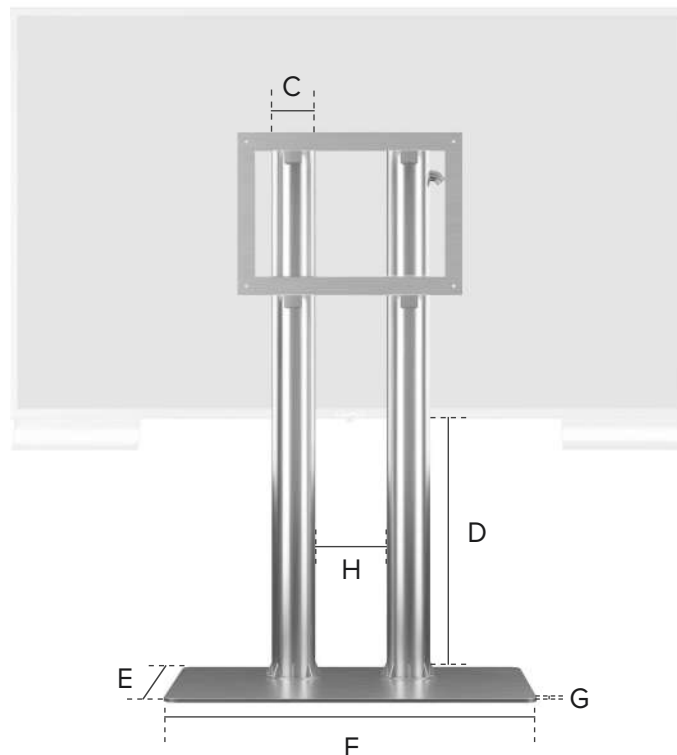

Self-Standing Floor Mount Specifications

For Cosmos Outdoor TV 32" to 75"

For Cosmos Outdoor TV 85" to 110"

Product Code	TV Size	C	D	E	F	G	H
COSMT-SSF-32	32"	3.15"/80mm	30.00"/760mm	15.00"/381mm	20.00"/508mm	0.40"/10mm	-
COSMT-SSF-40	40"	3.15"/80mm	30.00"/760mm	15.00"/381mm	20.00"/508mm	0.40"/10mm	-
COSMT-SSF-50	50"	4.00"/102mm	30.00"/760mm	20.00"/508mm	25.00"/635mm	0.40"/10mm	-
COSMT-SSF-60	60"	4.00"/102mm	30.00"/760mm	20.00"/508mm	20.00"/508mm	0.40"/10mm	-
COSMT-SSF-75	75"	4.50"/114mm	30.00"/760mm	25.00"/635mm	30.00"/760mm	0.40"/10mm	-
COSMT-SSF-85	85"	5.00"/127mm	30.00"/760mm	25.00"/635mm	40.00"/1016 mm	0.40"/10mm	-
COSMT-SSF-100	100"	6.00"/152mm	30.00"/760mm	30.00"/760mm	50.00"/1270mm	0.40"/10mm	8.00"/203mm
COSMT-SSF-110	110"	6.00"/152mm	30.00"/760mm	30.00"/760mm	50.00"/1270mm	0.40"/10mm	8.00"/203mm