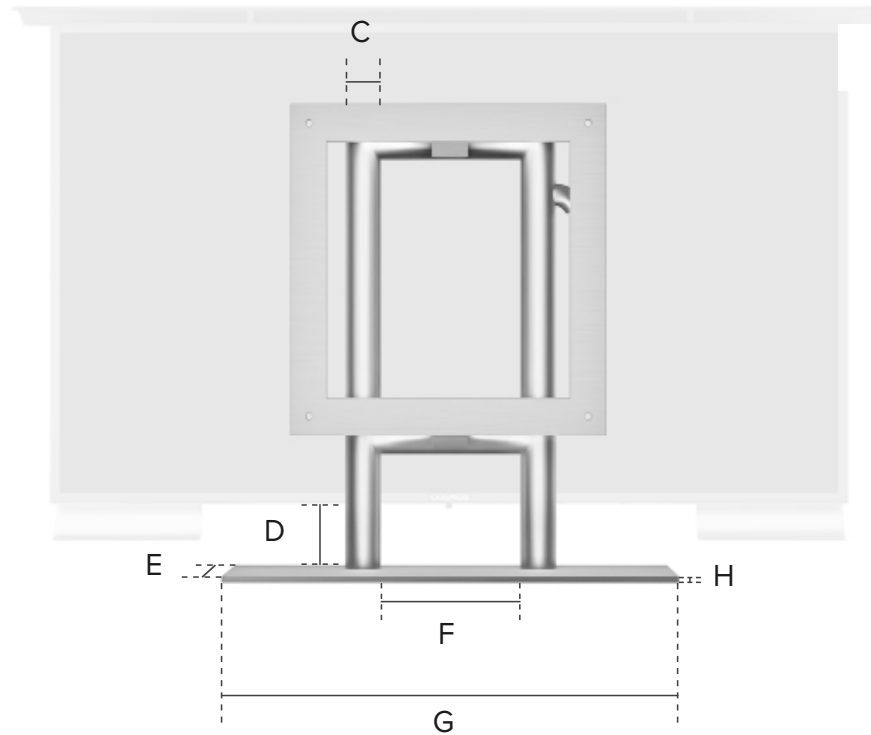

Stainless Steel Desk Mount Specifications

Product Code	TV Size	C	D	E	F	G	H
COSMT-DE-32	32"	2.00" / 51mm	3.50" / 90mm	8.00" / 203mm	6.00" / 152mm	20.00" / 508mm	0.25" / 6mm
COSMT-DE-40	40"	2.00" / 51mm	3.50" / 90mm	8.00" / 203mm	6.00" / 152mm	20.00" / 508mm	0.25" / 6mm
COSMT-DE-50	50"	2.00" / 51mm	3.50" / 90mm	10.00" / 254mm	8.00" / 203mm	25.00" / 635mm	0.25" / 6mm
COSMT-DE-60	60"	2.50" / 64mm	3.50" / 90mm	10.00" / 254mm	10.00" / 254mm	25.00" / 635mm	0.25" / 6mm
COSMT-DE-75	75"	2.50" / 64mm	3.50" / 90mm	15.00" / 381mm	12.00" / 305mm	30.00" / 760mm	0.25" / 6mm
COSMT-DE-85	85"	3.00" / 76mm	3.50" / 90mm	20.00" / 508mm	16.00" / 406mm	40.00" / 1016mm	0.25" / 6mm
COSMT-DE-100	100"	3.00" / 76mm	3.50" / 90mm	20.00" / 508mm	20.00" / 508mm	50.00" / 1270mm	0.25" / 6mm
COSMT-DE-110	110"	3.00" / 76mm	3.50" / 90mm	20.00" / 508mm	20.00" / 508mm	50.00" / 1270mm	0.25" / 6mm

SIDE WALL MOUNT

DETAILS

- Available for all sizes Cosmos Outdoor TVs.
- Completely made of stainless steel (S304).
- The standard distance from side TV to wall 8" (200 mm). This can be customized when ordering.
- Bracket can be used on both sides.
- Power cable insert from the end or the bottom.
- Very stable, rustproof, no maintenance required.