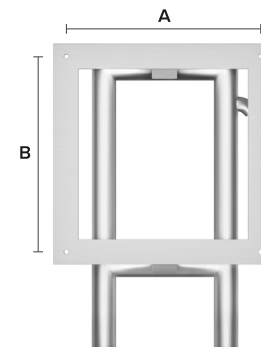

VESA BRACKETS

TV Size	A	B
32"	200mm	200mm
40"	200mm	200mm
50"	400mm	400mm
60"	400mm	400mm
75"	600mm	500mm
85"	600mm	400mm
100"	800mm	400mm
110"	800mm	400mm