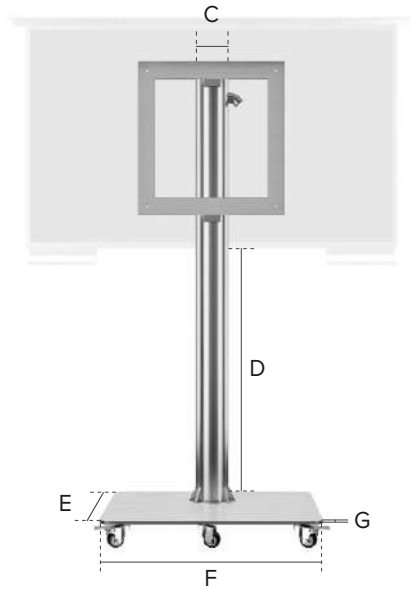

Wheeled Floor Mount Specifications

For Cosmos Outdoor TV 32" to 75"

For Cosmos Outdoor TV 85"

Product Code	TV Size	C	D	E	F	G	H
COSMT-WM-32	32"	3.15" / 80mm	30.00" / 760mm	15.00" / 381mm	20.00" / 508mm	0.40" / 10mm	-
COSMT-WM-40	40"	3.15" / 80mm	30.00" / 760mm	15.00" / 381mm	20.00" / 508mm	0.40" / 10mm	-
COSMT-WM-50	50"	4.00" / 102mm	30.00" / 760mm	20.00" / 508mm	25.00" / 635mm	0.40" / 10mm	-
COSMT-WM-60	60"	4.00" / 102mm	30.00" / 760mm	20.00" / 508mm	25.00" / 635mm	0.40" / 10mm	-
COSMT-WM-75	75"	4.50" / 114mm	30.00" / 760mm	25.00" / 635mm	30.00" / 760mm	0.40" / 10mm	-
COSMT-WM-85	85"	5.00" / 127mm	30.00" / 760mm	25.00" / 635mm	40.00" / 1016mm	0.40" / 10mm	-