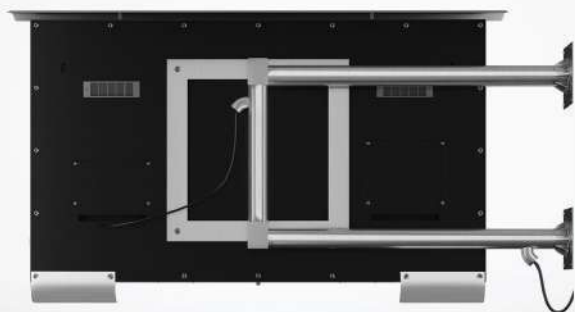

VESA Compatible

Cosmos Outdoor TV brackets and mounts are VESA compatible and therefore suitable for all TVs.