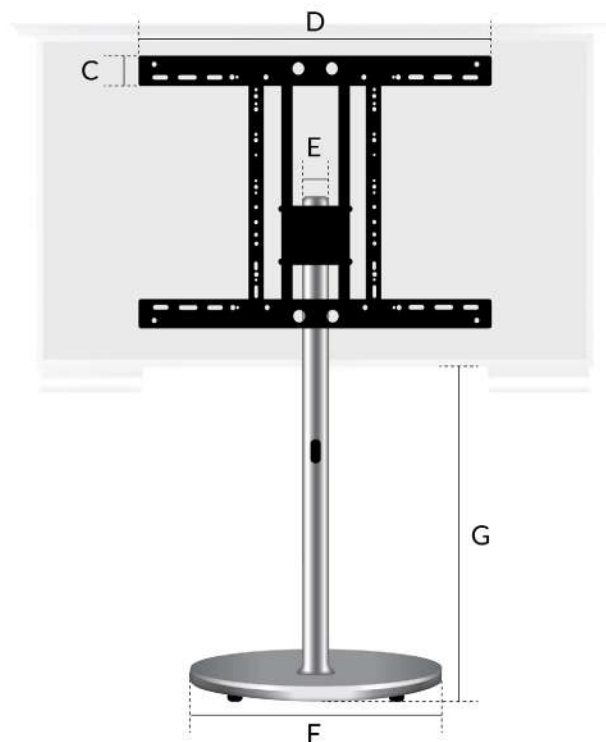

VESA Compatible

Cosmos Outdoor TV brackets and mounts are VESA compatible and therefore suitable for all TVs.

VESA BRACKETS

TV Size	A	B
32"	200mm	200mm
40"	300mm	300mm
50"	400mm	400mm

Swivel Standing Floor Mount Specifications

Product Code	TV Size	C	D	E	F	G	H
COSMT-RF-32	32"	2.2" / 55mm	28.2" / 716mm	2" / 50mm	19.9" / 506mm	23.5" / 598mm	-
COSMT-RF-40	40"	2.2" / 55mm	28.2" / 716mm	2" / 50mm	19.9" / 506mm	21.8" / 554mm	-
COSMT-RF-50	50"	2.2" / 55mm	28.2" / 716mm	2" / 50mm	19.9" / 506mm	19.7" / 501mm	-