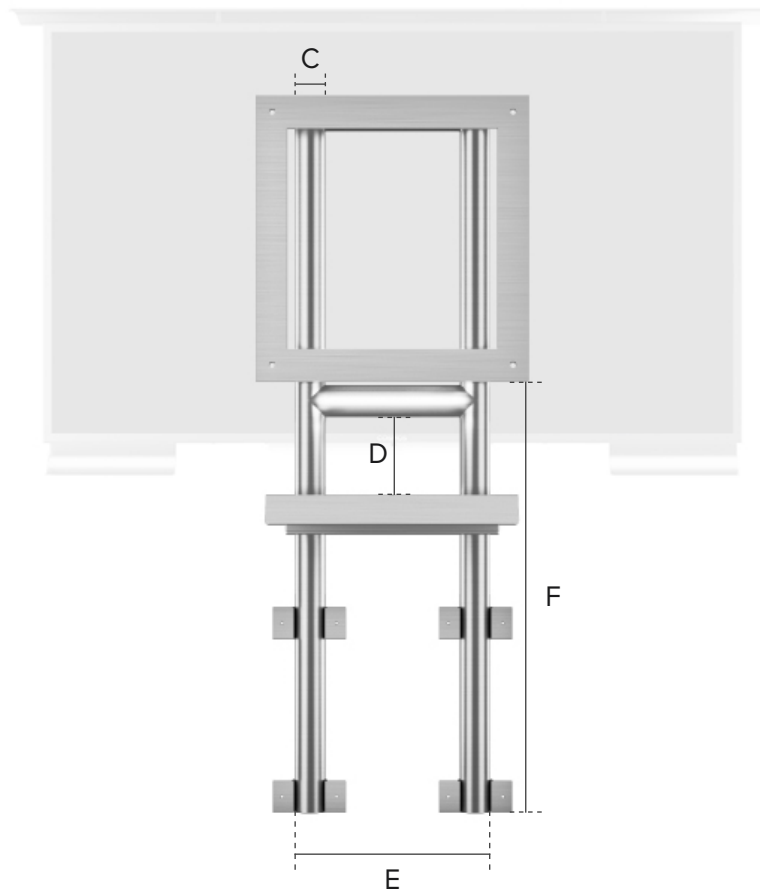

VESA Compatible

Cosmos Outdoor TV brackets and mounts are VESA compatible and therefore suitable for all TVs.

VESA BRACKETS

TV Size	A	B
40"	200mm	200mm
50"	400mm	400mm

Hot Tub Mount Specifications

Product Code	TV Size	C	D	E	F
COSMT-HT-40	40"	8.00" / 203mm	5.90" / 150mm	5.89" / 150mm	2.00" / 51mm
COSMT-HT-50	50"	8.00" / 203mm	5.90" / 150mm	5.89" / 150mm	2.00" / 51mm

SWIVEL WALL MOUNT

Product Codes: COSMT-SW-32/40/50/60/75/85

DETAILS

- Available for 32", 40" 50", 60", 75", and 85" Cosmos Outdoor TVs.
- Completely made of Aluminum.
- Full Swivel, 10 degrees pan, and push-in and pull-out mechanism.
- Power cable insert from the end or the bottom.
- Very stable, rustproof, no maintenance required.