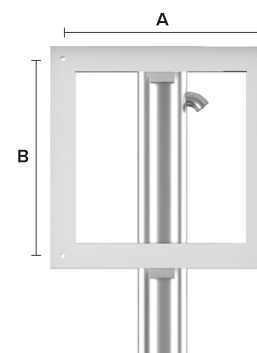

VESA Compatible

Cosmos Outdoor TV brackets and mounts are VESA compatible and therefore suitable for all TVs.

VESA BRACKETS

TV Size	A	B
32"	200mm	200mm
40"	200mm	200mm
50"	400mm	400mm
60"	400mm	400mm
75"	600mm	500mm
85"	600mm	400mm
100"	800mm	400mm
110"	800mm	400mm