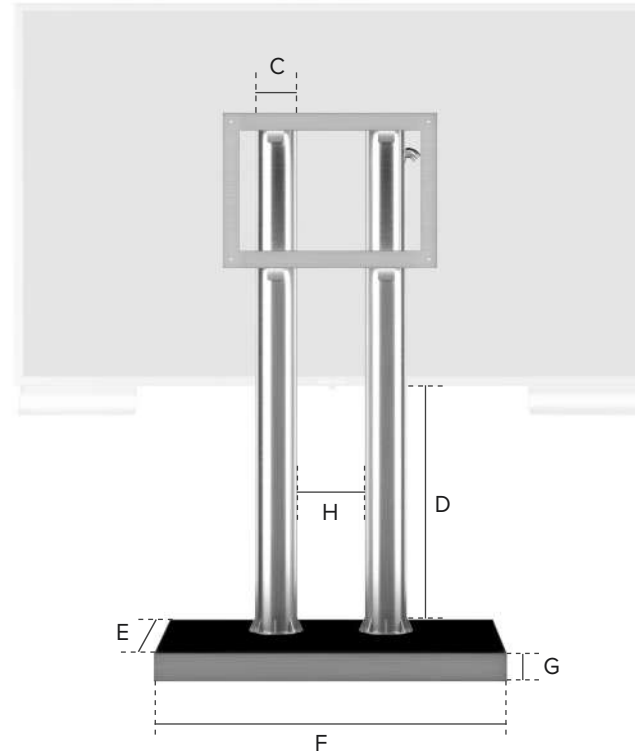

Stone Base Floor Mount Specifications

For Cosmos Outdoor TV 85" to 110"

For Cosmos Outdoor TV 32" to 75"

Product Code	TV Size	C	D	E	F	G	H
COSMT-SB-32	32"	3.15" / 80mm	30.00" / 760mm	15.00" / 381mm	20.00" / 508mm	3.00" / 760mm	-
COSMT-SB-40	40"	3.15" / 80mm	30.00" / 760mm	15.00" / 381mm	20.00" / 508mm	3.00" / 760mm	-
COSMT-SB-50	50"	3.15" / 80mm	30.00" / 760mm	15.00" / 381mm	20.00" / 508mm	3.00" / 760mm	-
COSMT-SB-60	60"	4.00" / 102mm	30.00" / 760mm	20.00" / 508mm	25.00" / 635mm	3.00" / 760mm	-
COSMT-SB-75	75"	4.50" / 114mm	30.00" / 760mm	25.00" / 635mm	3.00" / 760mm	3.00" / 760mm	-
COSMT-SB-85	85"	5.00" / 127mm	30.00" / 760mm	25.00" / 635mm	40.00" / 1016mm	3.00" / 760mm	-
COSMT-SB-100	100"	6.00" / 152mm	30.00" / 760mm	30.00" / 760mm	50.00" / 1270mm	3.00" / 760mm	8.00" / 203mm
COSMT-SB-110	110"	6.00" / 152mm	30.00" / 760mm	30.00" / 760mm	50.00" / 1270mm	3.00" / 760mm	8.00" / 203mm