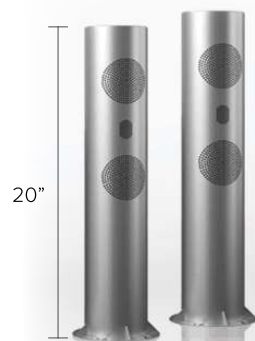

Subwoofer

An essential part of any great sound system is the subwoofer. Especially outdoors, a subwoofer will make a big difference.

SOUNDWAVE CYLINDER

FEATURES

Stainless Elegance

With the two built-in speakers and the flexibility you have to install them anywhere in your garden, you can create an outdoor TV experience you'll enjoy every time.