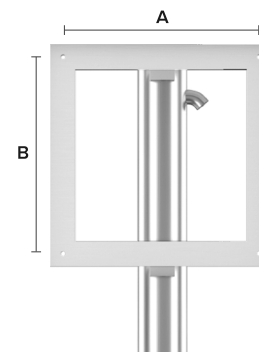

VESA Compatible

Cosmos Outdoor TV brackets and mounts are VESA compatible and therefore suitable for all TVs.

VESA BRACKETS

TV Size	A	B
32"	200mm	200mm
40"	200mm	200mm
50"	400mm	400mm
60"	400mm	400mm
75"	600mm	500mm
85"	600mm	400mm
100"	800mm	400mm
110"	800mm	400mm