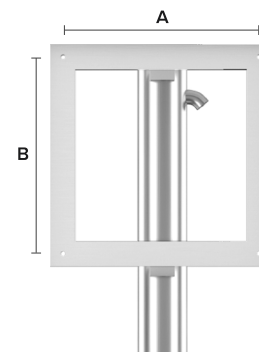

VESA BRACKETS

TV Size	A	B
32"	200mm	200mm
40"	200mm	200mm
50"	400mm	400mm
60"	400mm	400mm
75"	600mm	500mm
85"	600mm	400mm
100"	800mm	400mm
110"	800mm	400mm