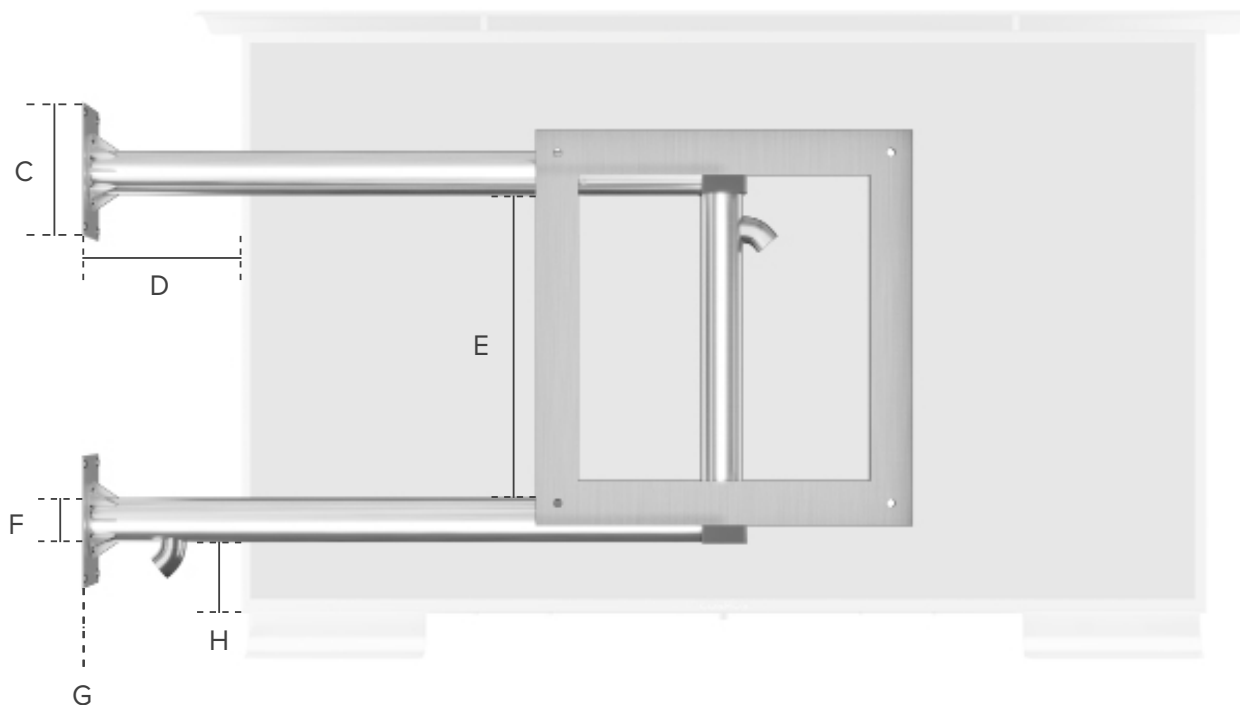

VESA Compatible

Cosmos Outdoor TV brackets and mounts are VESA compatible and therefore suitable for all TVs.

VESA BRACKETS

TV Size	A	B
32"	200mm	200mm
40"	200mm	200mm
50"	400mm	400mm
60"	400mm	400mm
75"	600mm	500mm
85"	600mm	400mm

Side Wall Mount Specifications

Product Code	TV Size	C	D	E	F	G
COSMT-SD-32	32"	5.90" / 150mm	8.00" / 203mm	5.89" / 150mm	2.00" / 51mm	3.95" / 100mm
COSMT-SD-40	40"	5.90" / 150mm	8.00" / 203mm	5.89" / 150mm	2.00" / 51mm	4.20" / 107mm
COSMT-SD-50	50"	5.90" / 150mm	8.00" / 203mm	11.78" / 300mm	2.00" / 51mm	3.95" / 100mm
COSMT-SD-60	60"	5.90" / 150mm	8.00" / 203mm	11.78" / 300mm	2.00" / 51mm	6.20" / 155mm
COSMT-SD-75	75"	5.90" / 150mm	8.00" / 203mm	15.72" / 400mm	2.00" / 51mm	8.00" / 203mm
COSMT-SD-85	85"	5.90" / 150mm	8.00" / 203mm	15.72" / 400mm	2.00" / 51mm	8.00" / 203mm