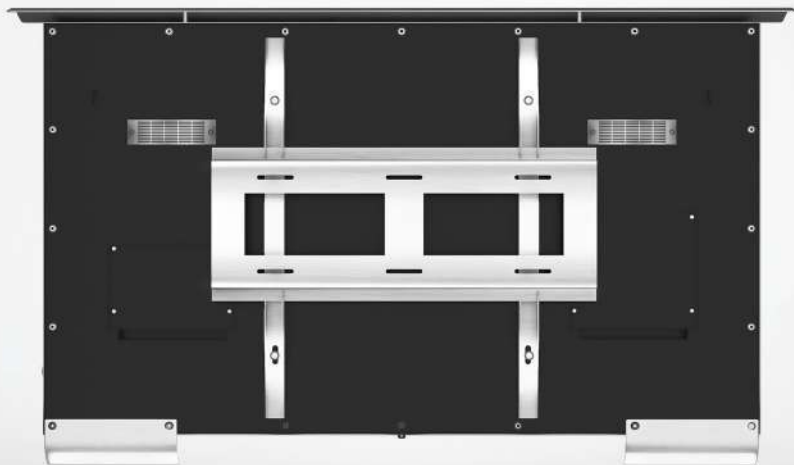

VESA Compatible

Cosmos Outdoor TV brackets and mounts are VESA compatible and therefore suitable for all TVs.

VESA BRACKETS

TV Size	A	B
32"	200mm	200mm
40"	200mm	200mm
50"	400mm	400mm
60"	400mm	400mm
75"	600mm	500mm
85"	600mm	400mm

Side Wall Mount Specifications

Product Code	TV Size	C	D	E	F	G
COSMT-SD-32	32"	5.90" / 150mm	8.00" / 203mm	5.89" / 150mm	2.00" / 51mm	3.95" / 100mm
COSMT-SD-40	40"	5.90" / 150mm	8.00" / 203mm	5.89" / 150mm	2.00" / 51mm	4.20" / 107mm
COSMT-SD-50	50"	5.90" / 150mm	8.00" / 203mm	11.78" / 300mm	2.00" / 51mm	3.95" / 100mm
COSMT-SD-60	60"	5.90" / 150mm	8.00" / 203mm	11.78" / 300mm	2.00" / 51mm	6.20" / 155mm
COSMT-SD-75	75"	5.90" / 150mm	8.00" / 203mm	15.72" / 400mm	2.00" / 51mm	8.00" / 203mm
COSMT-SD-85	85"	5.90" / 150mm	8.00" / 203mm	15.72" / 400mm	2.00" / 51mm	8.00" / 203mm