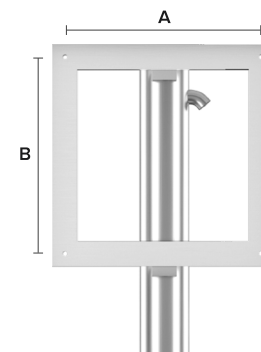

VESA BRACKETS

TV Size	A	B
32"	200mm	200mm
40"	200mm	200mm
50"	400mm	400mm
60"	400mm	400mm
75"	600mm	500mm
85"	600mm	400mm