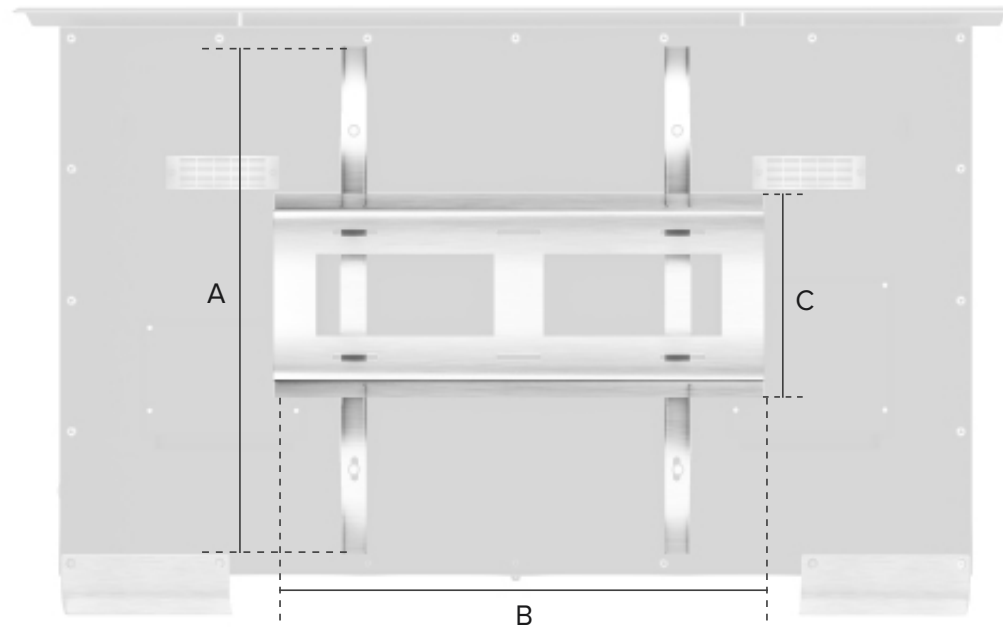

VESA Compatible

Cosmos Outdoor TV brackets and mounts are VESA compatible and therefore suitable for all TVs.

Stainless Steel Wall Bracket Specifications

Product Code	TV Size	A	B	C
COSMT-BR-32	32"	15.80" / 401mm	19.70" / 500mm	9.40" / 240mm
COSMT-BR-40	40"	15.80" / 401mm	19.70" / 500mm	9.40" / 240mm
COSMT-BR-50	50"	23.60" / 600mm	23.60" / 600mm	9.40" / 240mm
COSMT-BR-60	60"	23.60" / 600mm	23.60" / 600mm	9.40" / 240mm
COSMT-BR-75	75"	31.50" / 800mm	39.40" / 1001mm	17.30" / 440mm
COSMT-BR-85	85"	31.50" / 800mm	39.40" / 1001mm	17.30" / 440mm
COSMT-BR-100	100" (comes with two brackets)	31.50" / 800mm	39.40" / 1001mm	17.30" / 440mm
COSMT-BR-110	110" (comes with two brackets)	31.50" / 800mm	39.40" / 1001mm	17.30" / 440mm