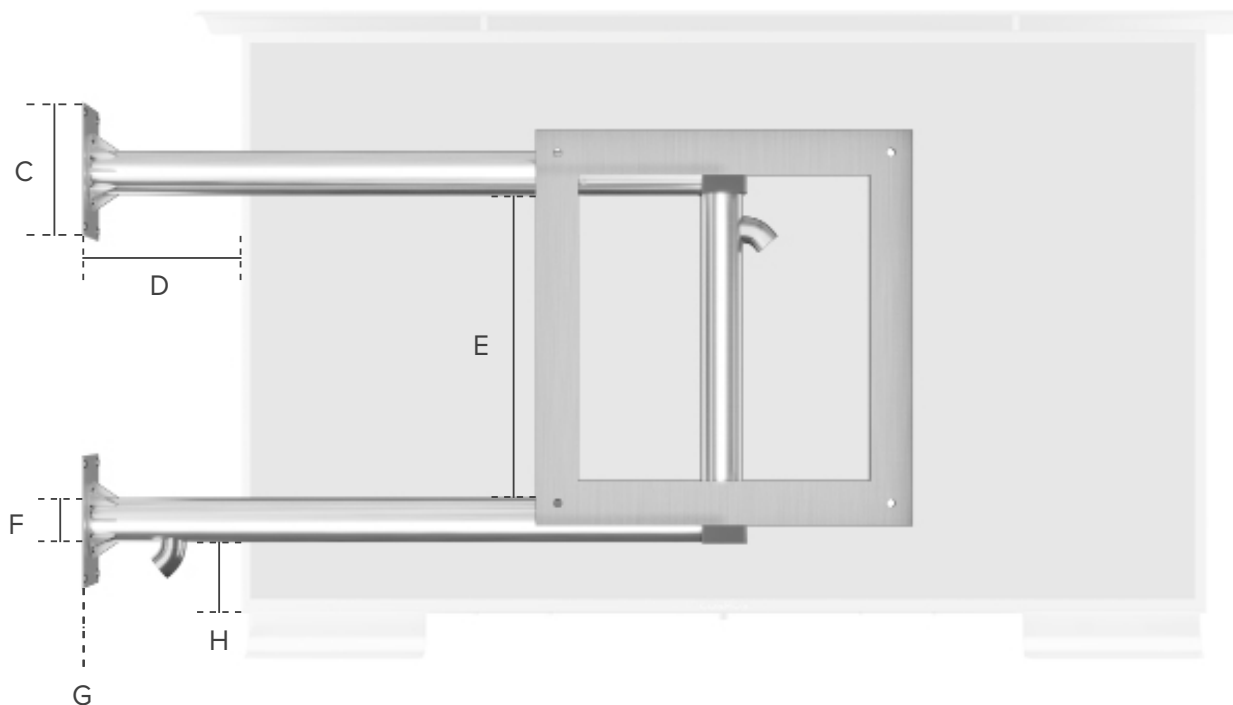

VESA Compatible

Cosmos Outdoor TV brackets and mounts are VESA compatible and therefore suitable for all TVs.

VESA BRACKETS

TV Size	A	B
32"	200mm	200mm
40"	300mm	300mm
50"	400mm	400mm
60"	400mm	400mm
75"	600mm	500mm
85"	600mm	400mm
100"	800mm	400mm
110"	800mm	400mm

Side Wall Mount Specifications

Product Code	TV Size	C	D	E	F	G
COSMT-SD-32	32"	5.90" / 15 cm	8.00" / 20.3 cm	5.89" / 15 cm	2.00" / 5.1 cm	3.95" / 10 cm
COSMT-SD-40	40"	5.90" / 15 cm	8.00" / 20.3 cm	5.89" / 15 cm	2.00" / 5.1 cm	4.20" / 10.7 cm
COSMT-SD-50	50"	5.90" / 15 cm	8.00" / 20.3 cm	11.78" / 30 cm	2.00" / 5.1 cm	3.95" / 10 cm
COSMT-SD-60	60"	5.90" / 15 cm	8.00" / 20.3 cm	11.78" / 30 cm	2.00" / 5.1 cm	6.10" / 15.5 cm
COSMT-SD-75	75"	5.90" / 15 cm	8.00" / 20.3 cm	15.72" / 40 cm	2.00" / 5.1 cm	8.00" / 20.3 cm
COSMT-SD-85	85"	5.90" / 15 cm	8.00" / 20.3 cm	15.72" / 40 cm	2.00" / 5.1 cm	8.00" / 20.3 cm
COSMT-SD-100	100"	5.90" / 15 cm	8.00" / 20.3 cm	15.72" / 40 cm	2.00" / 5.1 cm	8.00" / 20.3 cm
COSMT-SD-110	110"	5.90" / 15 cm	8.00" / 20.3 cm	15.72" / 40 cm	2.00" / 5.1 cm	8.00" / 20.3 cm