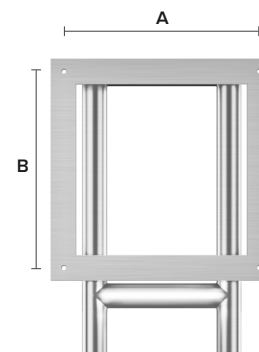

VESA Compatible

Cosmos Outdoor TV brackets and mounts are VESA compatible and therefore suitable for all TVs.

VESA BRACKETS

TV Size	A	B
40"	300mm	300mm
50"	400mm	400mm

Hot Tub Mount Specifications

Product Code	TV Size	C	D	E	F
COSMT-HT-40	40"	8.00" / 20.3 cm	5.90" / 15 cm	5.89" / 15 cm	2.00" / 5.1 cm
COSMT-HT-50	50"	8.00" / 20.3 cm	5.90" / 15 cm	5.87" / 15 cm	2.00" / 5.1 cm