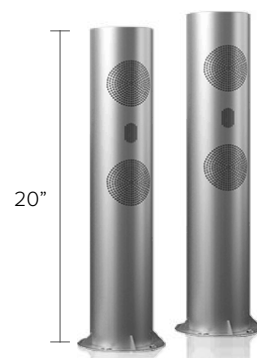

Subwoofer

An essential part of any great sound system is the subwoofer. Especially outdoors, a subwoofer will make a big difference.

SOUNDWAVE CYLINDER

FEATURES

Stainless Elegance

With the two built-in speakers and the flexibility you have to install them anywhere in your garden, you can create an outdoor TV experience you'll enjoy every time.