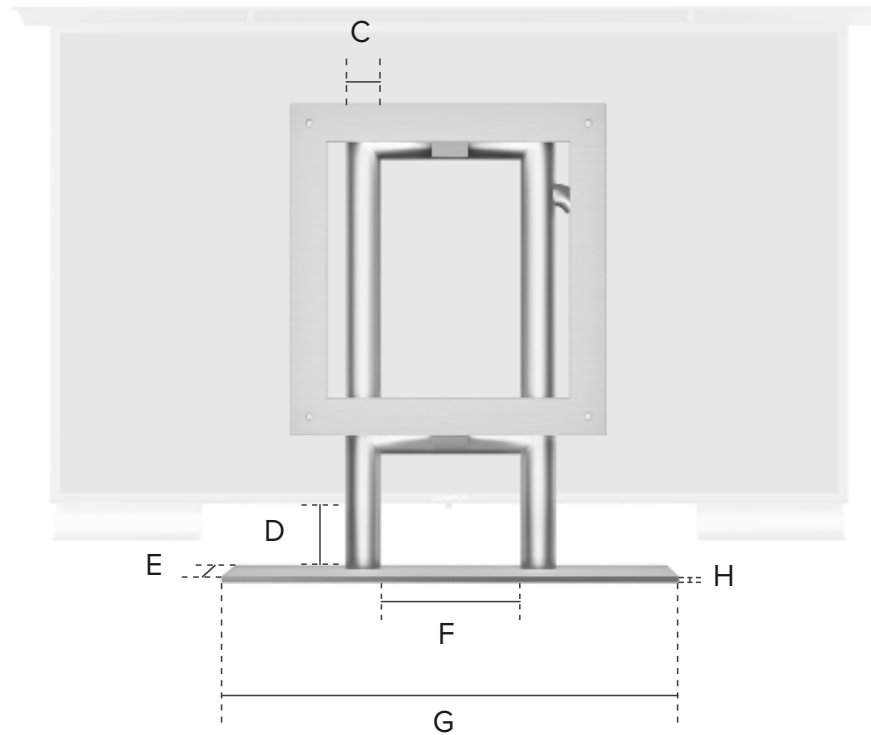

Stainless Steel Desk Mount Specifications

Product Code	TV Size	C	D	E	F	G	H
COSMT-DE-32	32"	2.00" / 5.1 cm	3.50" / 9 cm	8.00" / 20.3 cm	6.00" / 15.2 cm	20.00" / 50.8 cm	0.25" / 0.6cm
COSMT-DE-40	40"	2.00" / 5.1 cm	3.50" / 9 cm	8.00" / 20.3 cm	6.00" / 15.2 cm	20.00" / 50.8 cm	0.25" / 0.6cm
COSMT-DE-50	50"	2.00" / 5.1 cm	3.50" / 9 cm	10.00" / 25.4 cm	8.00" / 20.3 cm	25.00" / 63.5 cm	0.25" / 0.6cm
COSMT-DE-60	60"	2.50" / 6.4 cm	3.50" / 9 cm	10.00" / 25.4 cm	10.00" / 25.4 cm	25.00" / 63.5 cm	0.25" / 0.6cm-
COSMT-DE-75	75"	2.50" / 6.4 cm	3.50" / 9 cm	15.00" / 38.1 cm	12.00" / 30.5 cm	30.00" / 76 cm	0.25" / 0.6cm
COSMT-DE-85	85"	3.00" / 7.6 cm	3.50" / 9 cm	20.00" / 50.8 cm	16.00" / 40.6 cm	40.00" / 101.6 cm	0.25" / 0.6cm
COSMT-DE-100	100"	3.00" / 7.6 cm	3.50" / 9 cm	20.00" / 50.8 cm	20.00" / 50.8 cm	50.00" / 127 cm	0.25" / 0.6cm
COSMT-DE-110	110"	3.00" / 7.6 cm	3.50" / 9 cm	20.00" / 50.8 cm	20.00" / 50.8 cm	50.00" / 127 cm	0.25" / 0.6cm

SIDE WALL MOUNT

DETAILS

- Available for all sizes Cosmos Outdoor TVs.
- Completely made of stainless steel (S304).
- The standard distance from side TV to wall 8" (20 cm). This can be customized when ordering.
- Bracket can be used on both sides.
- Power cable insert from the end or the bottom.
- Very stable, rustproof, no maintenance required.