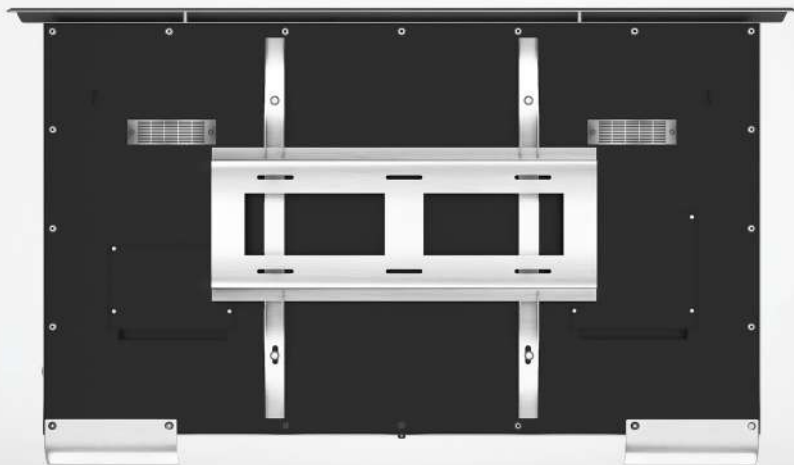

STAINLESS STEEL WALL BRACKET

DETAILS

- Available for all Cosmos Outdoor TV sizes.
- Designed for Cosmos that allows you to keep the rain cap on the TV when mounted.
- Completely made of stainless steel (S304).
- Very stable, rustproof, no maintenance required.

FEATURES

Stainless Steel

Cosmos Outdoor TV is made of high grade stainless **S304**.
Very durable, Indestructable, easy to maintain.

Cable Management

The power cable and (if used) HDMI cable are inside the tubes, and well protected against weather, animals etc.

Stability

Cosmos Outdoor TVs are exposed to extreme conditions (wind, rain, snow, animals) and it's very important to mount the TV well, and this can only be achieved by specially designed mounts and brackets.