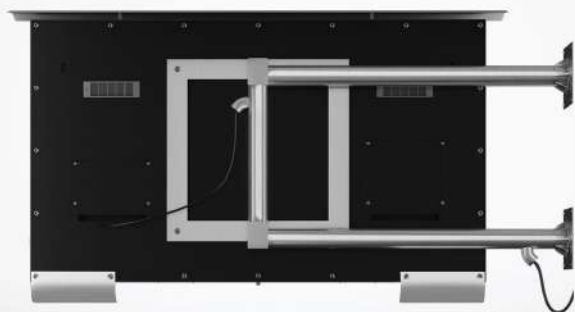

VESA Compatible

Cosmos Outdoor TV brackets and mounts are VESA compatible and therefore suitable for all TVs.