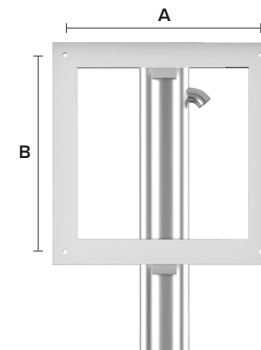

VESA Compatible

Cosmos Outdoor TV brackets and mounts are VESA compatible and therefore suitable for all TVs.

VESA BRACKETS

TV Size	A	B
32"	200mm	200mm
40"	300mm	300mm
50"	400mm	400mm
60"	400mm	400mm
75"	600mm	500mm
85"	600mm	400mm
100"	800mm	400mm
110"	800mm	400mm