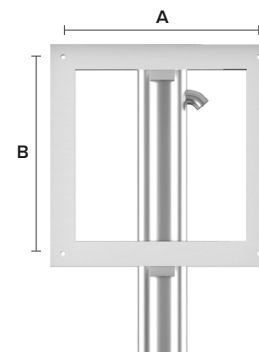

VESA BRACKETS

TV Size	A	B
32"	200mm	200mm
40"	300mm	300mm
50"	400mm	400mm
60"	400mm	400mm
75"	600mm	500mm
85"	600mm	400mm
100"	800mm	400mm
110"	800mm	400mm

Stone Base Floor Mount Specifications

For Cosmos Outdoor TV 85" to 110"