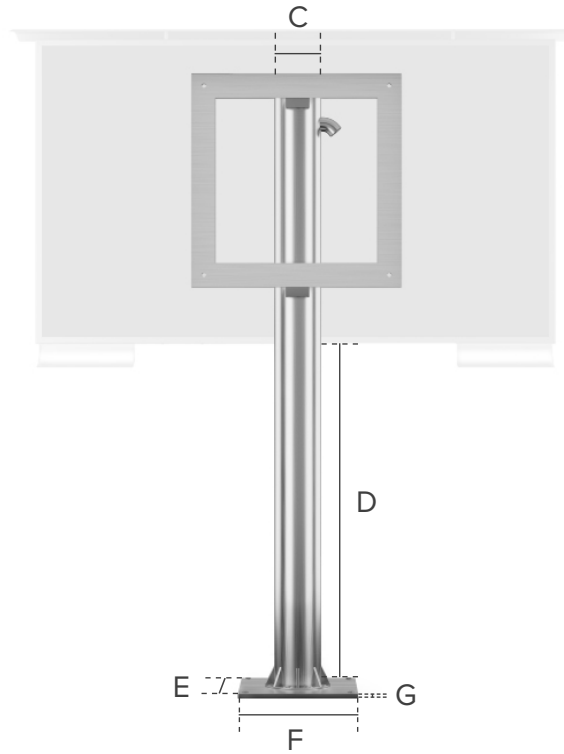

Permanent Floor Mount Specifications

Product Code	TV Size	C	D	E	F	G
COSMT-PF-32	32"	3.15" / 8 cm	30.00" / 76 cm	9.58" / 24.3 cm	9.58" / 24.3 cm	0.40" / 1 cm
COSMT-PF-40	40"	3.15" / 8 cm	30.00" / 76 cm	9.58" / 24.3 cm	9.58" / 24.3 cm	0.40" / 1 cm
COSMT-PF-50	50"	4.00" / 10.2 cm	30.00" / 76 cm	9.58" / 24.3 cm	9.58" / 24.3 cm	0.40" / 1 cm
COSMT-PF-60	60"	4.00" / 10.2 cm	30.00" / 76 cm	9.58" / 24.3 cm	9.58" / 24.3 cm	0.40" / 1 cm
COSMT-PF-75	75"	4.50" / 11.4 cm	30.00" / 76 cm	9.58" / 24.3 cm	9.58" / 24.3 cm	0.40" / 1 cm
COSMT-PF-85	85"	5.00" / 12.7 cm	30.00" / 76 cm	9.58" / 24.3 cm	9.58" / 24.3 cm	0.40" / 1 cm
COSMT-PF-100	100"	6.00" / 15.2 cm	30.00" / 76 cm	9.58" / 24.3 cm	9.58" / 24.3 cm	0.40" / 1 cm
COSMT-PF-110	110"	6.00" / 15.2 cm	30.00" / 76 cm	9.58" / 24.3 cm	9.58" / 24.3 cm	0.40" / 1 cm