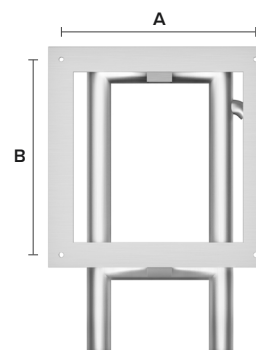

VESA BRACKETS

TV Size	A	B
32"	200mm	200mm
40"	300mm	300mm
50"	400mm	400mm
60"	400mm	400mm
75"	600mm	500mm
85"	600mm	400mm
100"	800mm	400mm
110"	800mm	400mm