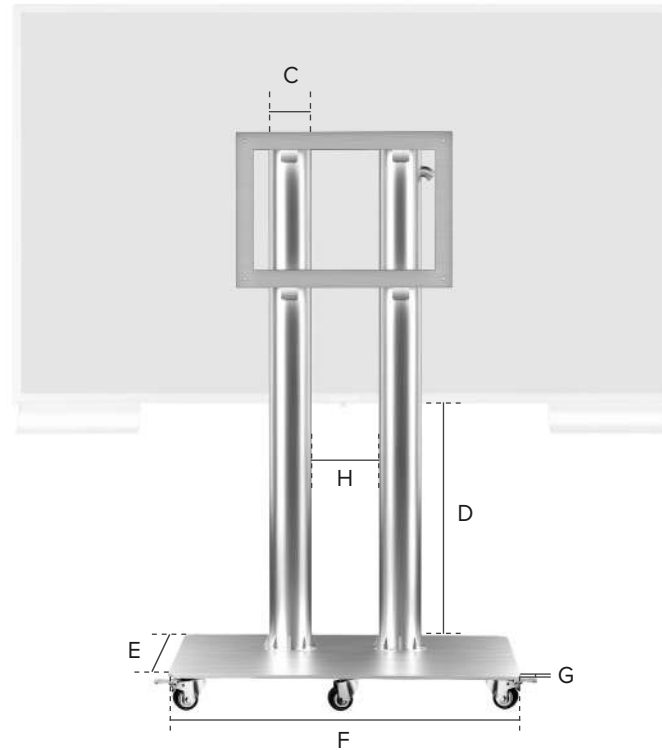

Wheeled Floor Mount Specifications

For Cosmos Outdoor TV 32" to 75"

For Cosmos Outdoor TV 85" to 110"

Product Code	TV Size	C	D	E	F	G	H
COSMT-WM-32	32"	3.15" / 8 cm	30.00" / 76 cm	15.00" / 38.1 cm	20.00" / 50.8 cm	0.40" / 1 cm	-
COSMT-WM-40	40"	3.15" / 8 cm	30.00" / 76 cm	15.00" / 38.1 cm	20.00" / 50.8 cm	0.40" / 1 cm	-
COSMT-WM-50	50"	4.00" / 10.2 cm	30.00" / 76 cm	20.00" / 50.8 cm	25.00" / 63.5 cm	0.40" / 1 cm	-
COSMT-WM-60	60"	4.00" / 10.2 cm	30.00" / 76 cm	20.00" / 50.8 cm	25.00" / 63.5 cm	0.40" / 1 cm	-
COSMT-WM-75	75"	4.50" / 11.4 cm	30.00" / 76 cm	25.00" / 63.5 cm	30.00" / 76 cm	0.40" / 1 cm	-
COSMT-WM-85	85"	5.00" / 12.7 cm	30.00" / 76 cm	25.00" / 63.5 cm	40.00" / 101.6 cm	0.40" / 1 cm	-
COSMT-WM-100	100"	6.00" / 15.2 cm	30.00" / 76 cm	30.00" / 76 cm	50.00" / 127 cm	0.40" / 1 cm	8.00" / 20.3 cm
COSMT-WM-110	110"	6.00" / 15.2 cm	30.00" / 76 cm	30.00" / 76 cm	50.00" / 127 cm	0.40" / 1 cm	8.00" / 20.3 cm