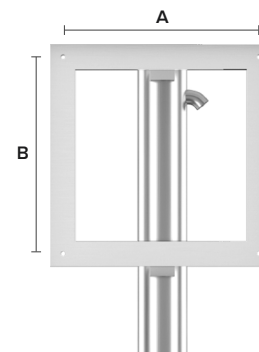

VESA Compatible

Cosmos Outdoor TV brackets and mounts are VESA compatible and therefore suitable for all TVs.

VESA BRACKETS

TV Size	A	B
32"	200mm	200mm
40"	300mm	300mm
50"	400mm	400mm
60"	400mm	400mm
75"	600mm	500mm
85"	600mm	400mm
100"	800mm	400mm
110"	800mm	400mm