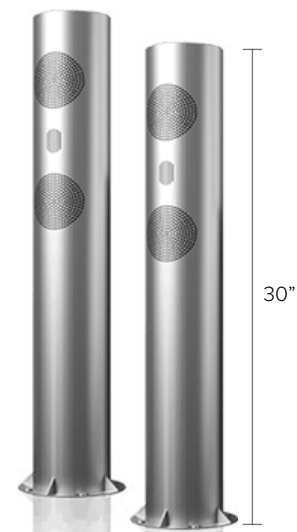

Different Sizes

SoundWave Cylinder is available in two sizes and made of stainless steel which can be safely placed anywhere in your backyard or garden.

COSSW-C30