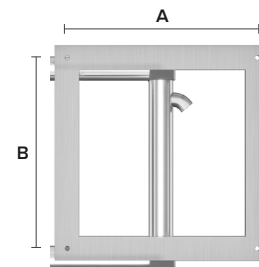

VESA BRACKETS

TV Size	A	B
32"	200mm	200mm
40"	300mm	300mm
50"	400mm	400mm
60"	400mm	400mm
75"	600mm	500mm
85"	600mm	400mm
100"	800mm	400mm
110"	800mm	400mm