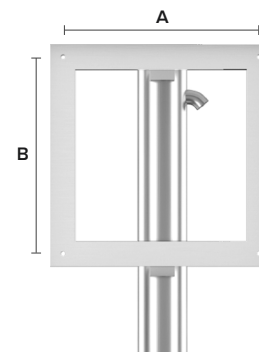

VESA BRACKETS

TV Size	A	B
32"	200mm	200mm
40"	300mm	300mm
50"	400mm	400mm
60"	400mm	400mm
75"	600mm	500mm
85"	600mm	400mm
100"	800mm	400mm
110"	800mm	400mm