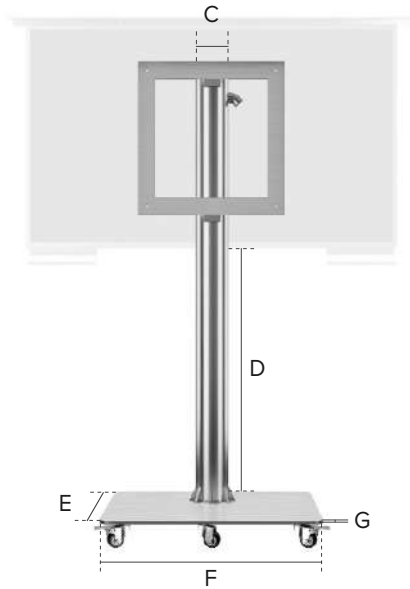

Wheeled Floor Mount Specifications

For Cosmos Outdoor TV 32" to 75"

For Cosmos Outdoor TV 85" to 110"

Product Code	TV Size	C	D	E	F	G	H
COSMT-WM-32	32"	3.15" / 8 cm	30.00" / 76 cm	15.00" / 38.1 cm	20.00" / 50.8 cm	0.40" / 1 cm	-
COSMT-WM-40	40"	3.15" / 8 cm	30.00" / 76 cm	15.00" / 38.1 cm	20.00" / 50.8 cm	0.40" / 1 cm	-
COSMT-WM-50	50"	4.00" / 10.2 cm	30.00" / 76 cm	20.00" / 50.8 cm	25.00" / 63.5 cm	0.40" / 1 cm	-
COSMT-WM-60	60"	4.00" / 10.2 cm	30.00" / 76 cm	20.00" / 50.8 cm	25.00" / 63.5 cm	0.40" / 1 cm	-
COSMT-WM-75	75"	4.50" / 11.4 cm	30.00" / 76 cm	25.00" / 63.5 cm	30.00" / 76 cm	0.40" / 1 cm	-
COSMT-WM-85	85"	5.00" / 12.7 cm	30.00" / 76 cm	25.00" / 63.5 cm	40.00" / 101.6 cm	0.40" / 1 cm	-
COSMT-WM-100	100"	6.00" / 15.2 cm	30.00" / 76 cm	30.00" / 76 cm	50.00" / 127 cm	0.40" / 1 cm	8.00" / 20.3 cm
COSMT-WM-110	110"	6.00" / 15.2 cm	30.00" / 76 cm	30.00" / 76 cm	50.00" / 127 cm	0.40" / 1 cm	8.00" / 20.3 cm