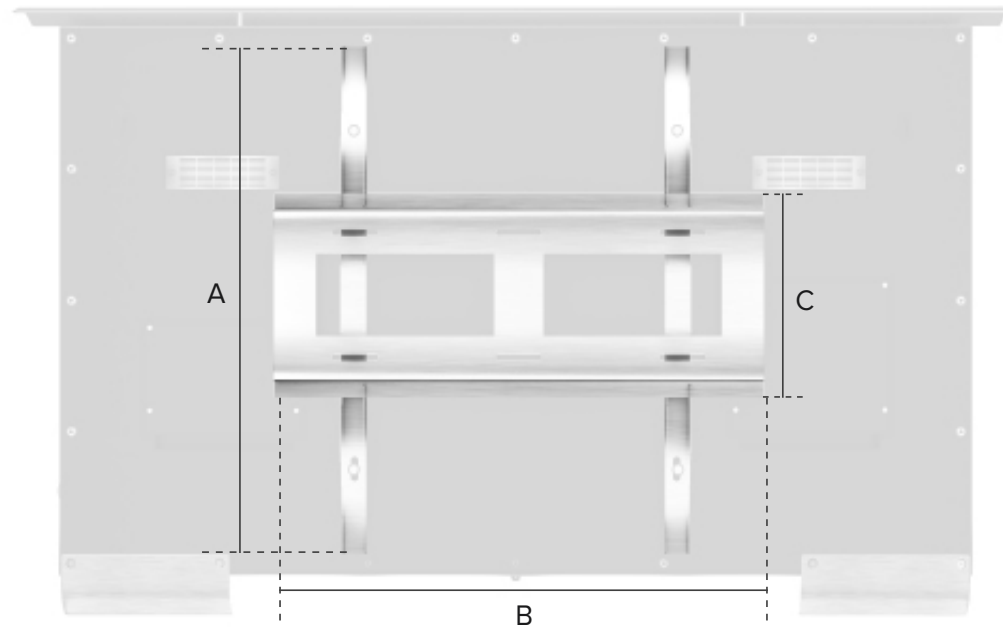

Stainless Steel Wall Bracket Specifications

Product Code	TV Size	A	B	C
COSMT-BR-32	32"	15.80" / 40.1 cm	19.70" / 50 cm	9.40" / 24 cm
COSMT-BR-40	40"	15.80" / 40.1 cm	19.70" / 50 cm	9.40" / 24 cm
COSMT-BR-50	50"	23.60" / 60 cm	23.60" / 60 cm	9.40" / 24 cm
COSMT-BR-60	60"	23.60" / 60 cm	23.60" / 60 cm	9.40" / 24 cm
COSMT-BR-75	75"	31.50" / 80 cm	39.40" / 100.1 cm	17.30" / 44 cm
COSMT-BR-85	85"	31.50" / 80 cm	39.40" / 100.1 cm	17.30" / 44 cm
COSMT-BR-100	100" (comes with two brackets)	31.50" / 80 cm	39.40" / 100.1 cm	17.30" / 44 cm
COSMT-BR-110	110" (comes with two brackets)	31.50" / 80 cm	39.40" / 100.1 cm	17.30" / 44 cm