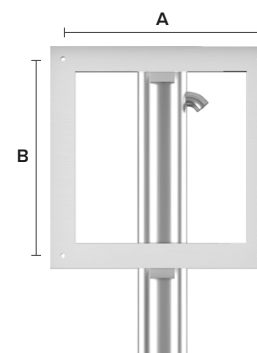

VESA Compatible

Cosmos Outdoor TV brackets and mounts are VESA compatible and therefore suitable for all TVs.

VESA BRACKETS

TV Size	A	B
32"	200mm	200mm
40"	300mm	300mm
50"	400mm	400mm
60"	400mm	400mm
75"	600mm	500mm
85"	600mm	400mm
100"	800mm	400mm
110"	800mm	400mm