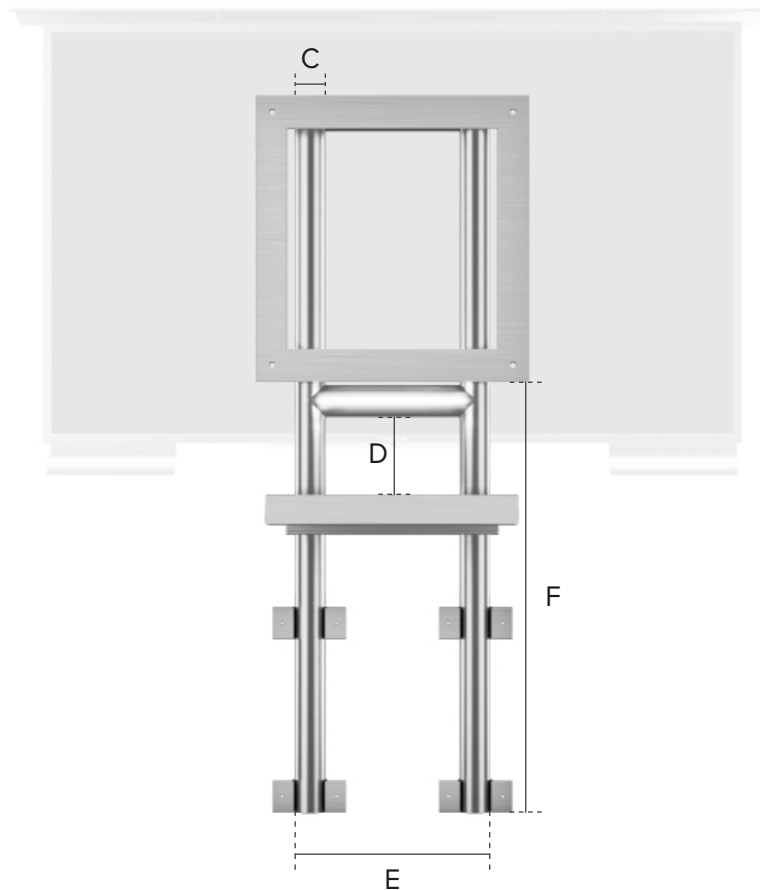

VESA Compatible

Cosmos Outdoor TV brackets and mounts are VESA compatible and therefore suitable for all TVs.

VESA BRACKETS

TV Size	A	B
40"	300mm	300mm
50"	400mm	400mm

Hot Tub Mount Specifications

Product Code	TV Size	C	D	E	F
COSMT-HT-40	40"	8.00" / 20.3 cm	5.90" / 15 cm	5.89" / 15 cm	2.00" / 5.1 cm
COSMT-HT-50	50"	8.00" / 20.3 cm	5.90" / 15 cm	5.87" / 15 cm	2.00" / 5.1 cm

SWIVEL WALL MOUNT

Product Codes: COSMT-SW-32/40/50

DETAILS

- Available for 32", 40" and 50" Cosmos Outdoor TVs.
- Completely made of Aluminum.
- Full Swivel, 10 degrees pan, and push-in and pull-out mechanism.
- Power cable insert from the end or the bottom.
- Very stable, rustproof, no maintenance required.