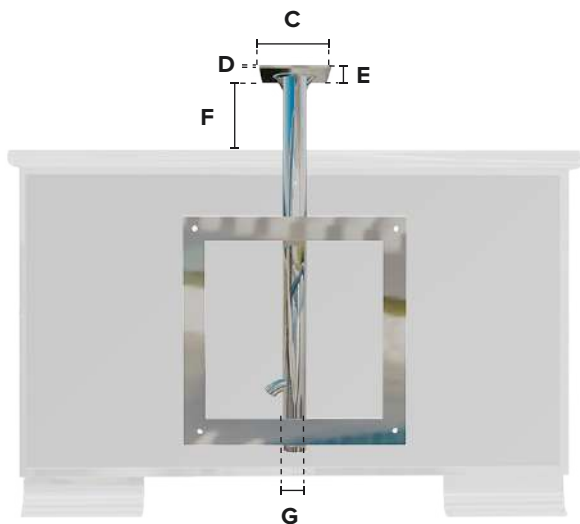

Ceiling Mount Specifications

For Cosmos Marine 40" to 75"