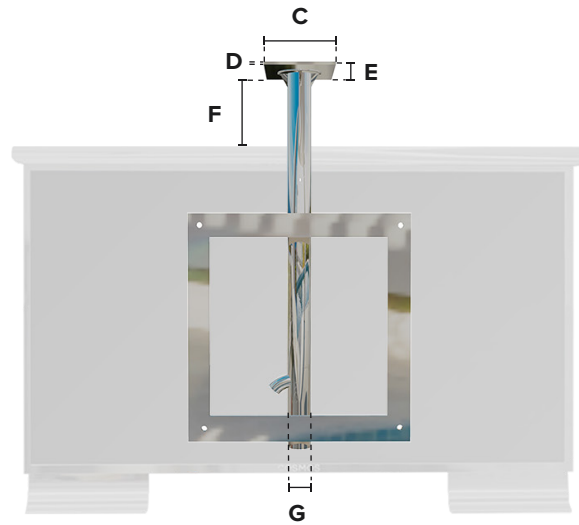

VESA Compatible

Cosmos Marine TV bracket and mounts are VESA compatible and therefore suitable for all TVs.

VESA BRACKETS

TV Size	A	B
40"	300mm	300mm
60"	400mm	400mm
75"	600mm	500mm
85"	600mm	400mm
100"	800mm	400mm

Ceiling Mount Specifications

For Cosmos Marine 40" to 75"

For Cosmos Marine 85" to 100"

Product Code	TV Size	C	D	E	F	G	H
MCOSMT-CM-40"	40"	5.90" / 15 cm	0.20" / 0.5 cm	8.00" / 20.3 cm	8.00" / 20.3 cm	2.00" / 5.1 cm	-
MCOSMT-CM-60"	60"	5.90" / 15 cm	0.20" / 0.5 cm	8.00" / 20.3 cm	8.00" / 20.3 cm	2.00" / 5.1 cm	-
MCOSMT-CM-75"	75"	5.90" / 15 cm	0.20" / 0.5 cm	8.00" / 20.3 cm	8.00" / 20.3 cm	2.00" / 5.1 cm	-
MCOSMT-CM-85"	85"	5.90" / 15 cm	0.20" / 0.5 cm	8.00" / 20.3 cm	8.00" / 20.3 cm	2.00" / 5.1 cm	-
MCOSMT-CM-100"	100"	5.90" / 15 cm	0.20" / 0.5 cm	8.00" / 20.3 cm	8.00" / 20.3 cm	2.00" / 5.1 cm	12.00" / 30.5 cm