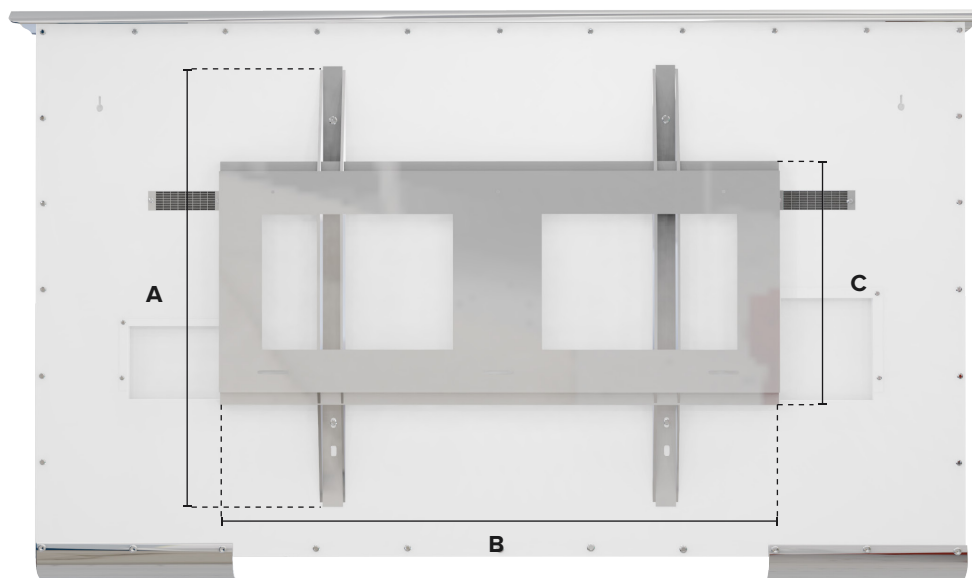

Stainless Steel Wall Bracket Specifications

Product Code	TV Size	A	B	C
MCOSMT-BR-40"	40"	15.80" / 40.1 cm	19.70" / 50 cm	9.40" / 24 cm
MCOSMT-BR-60"	60"	23.60" / 60 cm	23.60" / 60 cm	9.40" / 24 cm
MCOSMT-BR-75"	75"	31.50" / 80 cm	39.40" / 100.1 cm	17.30" / 44 cm
MCOSMT-BR-85"	85"	31.50" / 80 cm	39.40" / 100.1 cm	17.30" / 44 cm
MCOSMT-BR-100"	100" (Comes with two brackets)	31.50" / 80 cm	39.40" / 100.1 cm	17.30" / 44 cm