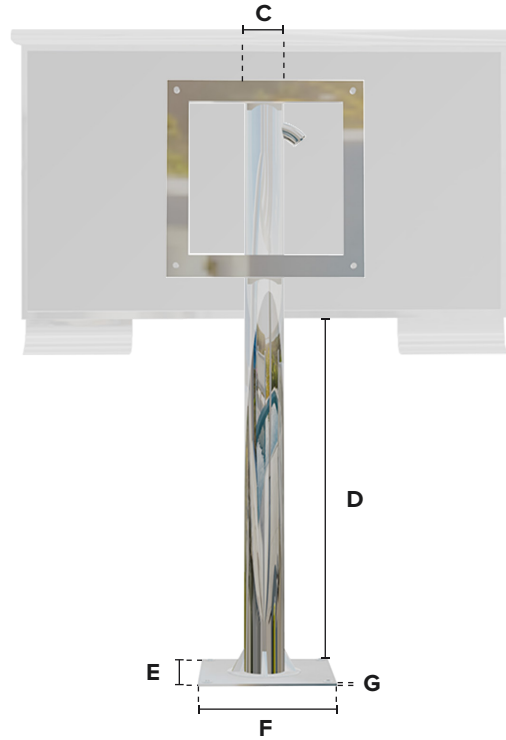

PERMANENT FLOOR MOUNT

DETAILS

- Available for all Cosmos Marine TV sizes.
- Completely made of stainless steel (S316)
- Power Cable insert from the bottom or from the side.
- Very stable, rustproof, no maintenance required.

VESA Compatible

Cosmos Marine TV bracket and mounts are VESA compatible and therefore suitable for all TVs.

VESA BRACKETS

TV Size	A	B
40"	300mm	300mm
60"	400mm	400mm
75"	600mm	500mm
85"	600mm	400mm
100"	800mm	400mm

Permanent Floor Mount Specifications

Product Code	TV Size	C	D	E	F	G
MCOSMT-PF-40"	40"	3.15" / 8 cm	30.00" / 76 cm	9.58" / 24.3 cm	9.58" / 24.3 cm	0.40" / 1 cm
MCOSMT-PF-60"	60"	4.00" / 10.2 cm	30.00" / 76 cm	9.58" / 24.3 cm	9.58" / 24.3 cm	0.40" / 1 cm
MCOSMT-PF-75"	75"	4.50" / 11.4 cm	30.00" / 76 cm	9.58" / 24.3 cm	9.58" / 24.3 cm	0.40" / 1 cm
MCOSMT-PF-85"	85"	5.00" / 12.7 cm	30.00" / 76 cm	9.58" / 24.3 cm	9.58" / 24.3 cm	0.40" / 1 cm
MCOSMT-PF-100"	100"	6.00" / 15.2 cm	30.00" / 76 cm	9.58" / 24.3 cm	9.58" / 24.3 cm	0.40" / 1 cm

CEILING MOUNT

DETAILS

- Available for all Cosmos Marine TV sizes.
- Completely made of stainless steel (S316)
- The Standard distance from top TV to ceiling is 8" (20 cm). This can be customized when ordering.