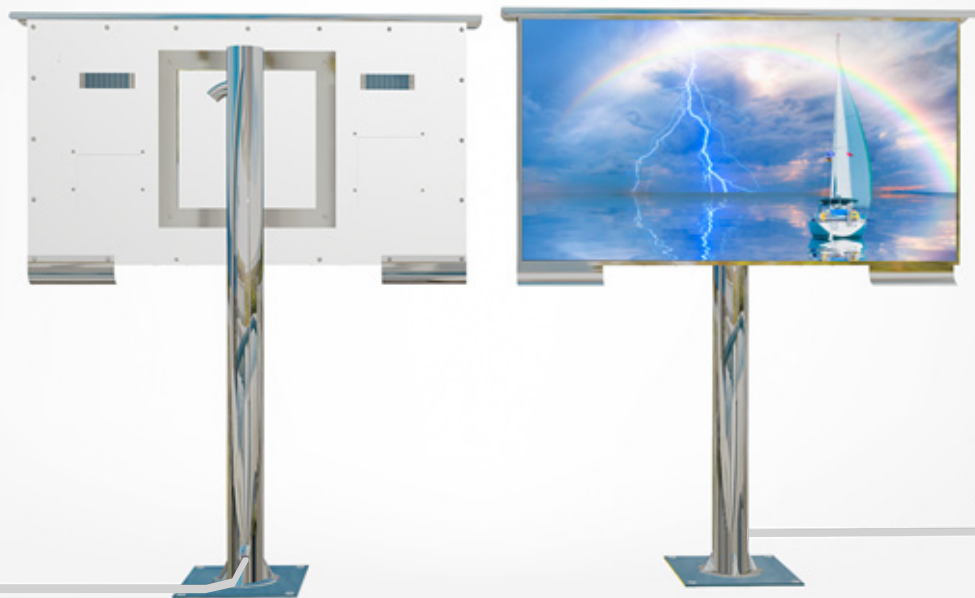

Cosmos Marine TV

Other TV

Standard equipped with 4K Android TV box.		Not included, or with a dongle that does not support 4K, or not equipped with sufficient processing speed for great performance.
Update your Cosmos Marine TV with the latest technology. Simply replace the Set Top Box and your Cosmos is as new again.		No. Integrated Smart TV system makes your TV old after a few years when better technology is available.
Cosmos Marine TV offers high quality and beautifully made Neoprene covers in many styles. Also available in Sunbrella fabric.		No, usually a simple cover that does not really protect.
Cosmos Marine TV comes standard with 20" power cable and ready to use when it arrives.		Usually comes with a 5" power cable and might need to buy extra power cable.
Complete your Marine TV experience with our outdoor audio systems.		No, not available.
Comes standard with a remote control with built in keyboard. Great for navigating the Smart TV applications.		No, and difficult to use the Smart TV applications.
Cosmos Marine TV has a wide angle infrared receiver that separates it from regular indoor TVs.		No, you need to stay in front of the TV to use the remote control.
Cosmos Marine TV offers many, high quality mounts to choose from. Extra stable to secure your Cosmos TV against wind, rain, animals.		No, usually residential quality brackets made of regular steel that can rust.

PERMANENT FLOOR MOUNT

DETAILS

- Available for all Cosmos Marine TV sizes.
- Completely made of stainless steel (S316)
- Power Cable insert from the bottom or from the side.
- Very stable, rustproof, no maintenance required.

FEATURES

Stainless Steel

Cosmos Marine TV is made of high grade stainless S316. Very durable, indestructible, easy to maintain.

Cable Management

The power cable and (if used) HDMI cable are inside the tubes, and well protected against weather, animals etc.