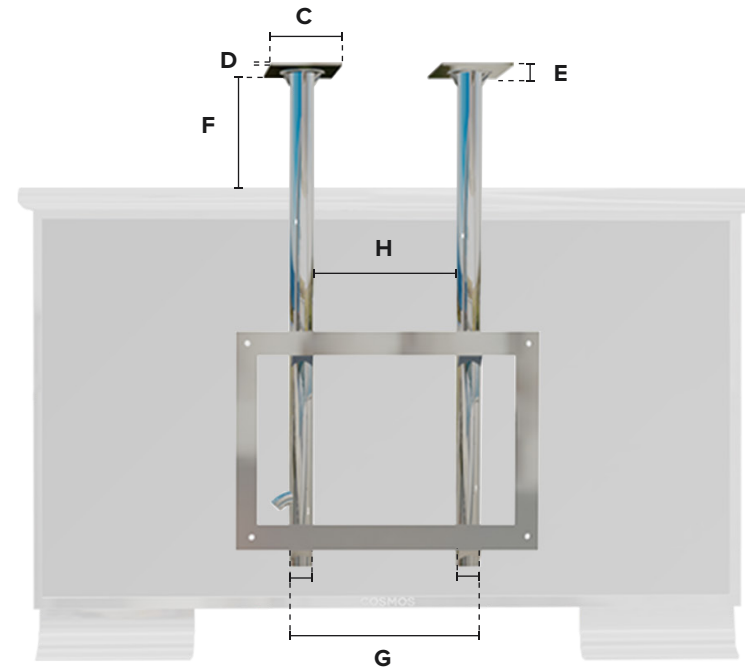

For Cosmos Marine 85" to 100"

Product Code	TV Size	C	D	E	F	G	H
MCOSMT-CM-40"	40"	5.90" / 15 cm	0.20" / 0.5 cm	8.00" / 20.3 cm	8.00" / 20.3 cm	2.00" / 5.1 cm	-
MCOSMT-CM-60"	60"	5.90" / 15 cm	0.20" / 0.5 cm	8.00" / 20.3 cm	8.00" / 20.3 cm	2.00" / 5.1 cm	-
MCOSMT-CM-75"	75"	5.90" / 15 cm	0.20" / 0.5 cm	8.00" / 20.3 cm	8.00" / 20.3 cm	2.00" / 5.1 cm	-
MCOSMT-CM-85"	85"	5.90" / 15 cm	0.20" / 0.5 cm	8.00" / 20.3 cm	8.00" / 20.3 cm	2.00" / 5.1 cm	-
MCOSMT-CM-100"	100"	5.90" / 15 cm	0.20" / 0.5 cm	8.00" / 20.3 cm	8.00" / 20.3 cm	2.00" / 5.1 cm	12.00" / 30.5 cm